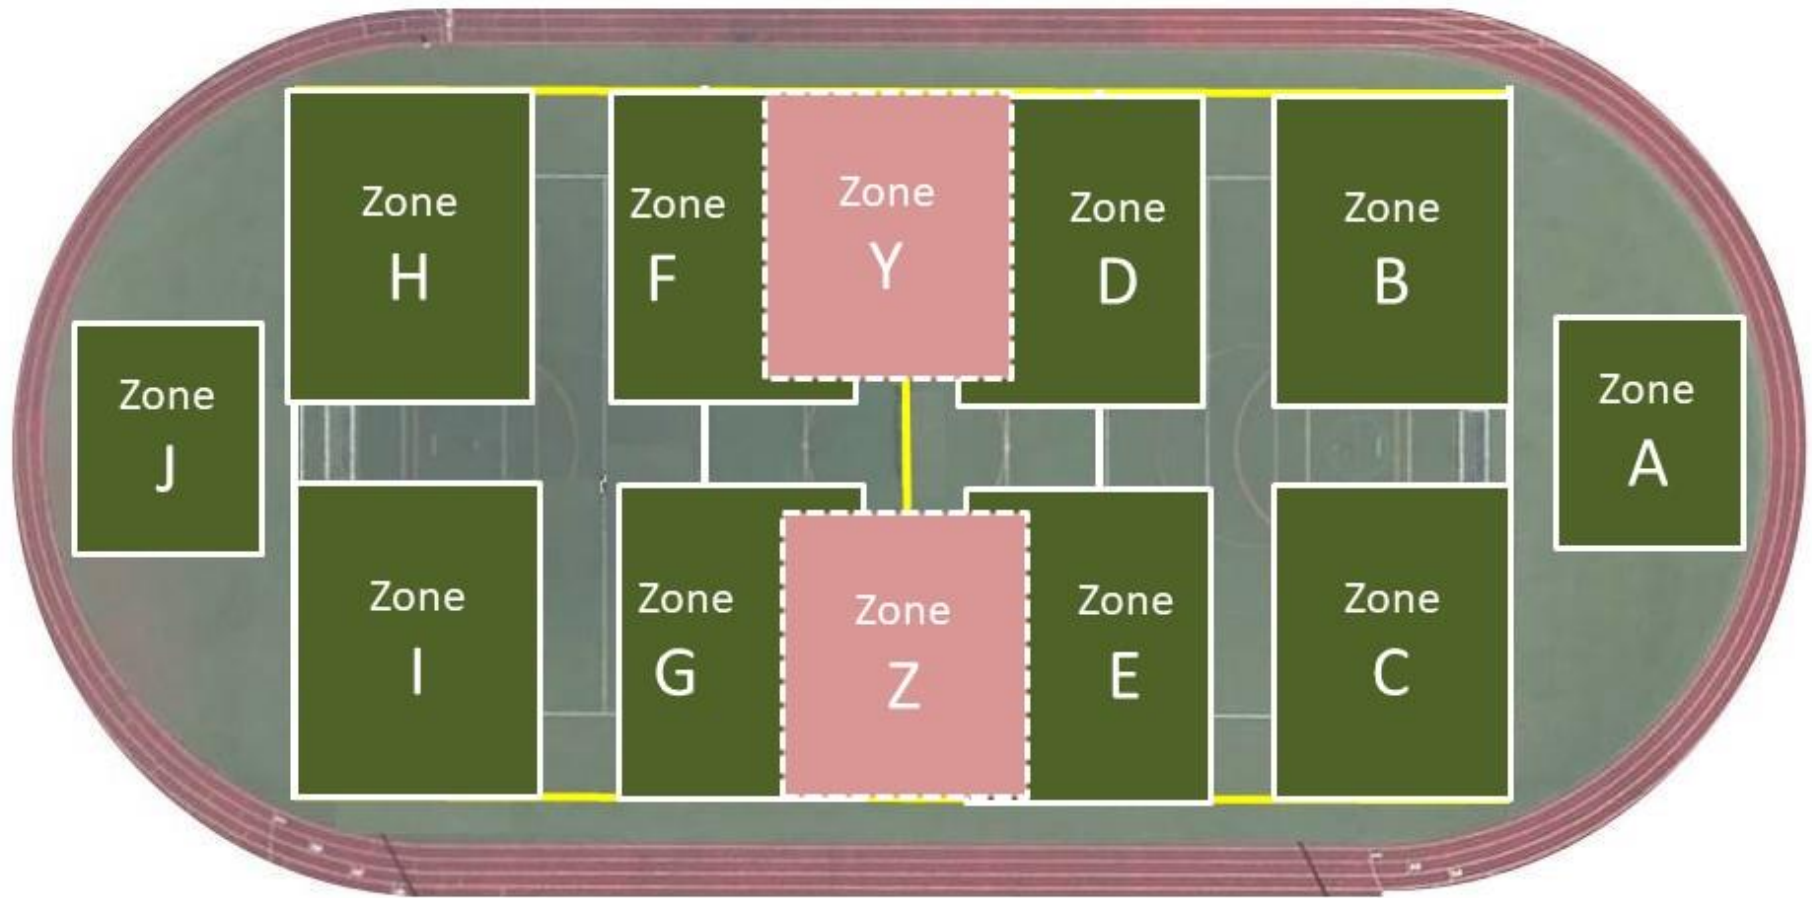

## 2018-2019 Fall/Winter - Academy, Technical & Team Practice Schedule

Port Moody Rec Centre / Trasolini Turf Field (**RED**: coach led practice; **GREEN**: technical session with PMSC Euro Pro staff; **BLUE**: academy programs)

# 2017-2018 Season Practice Area Allocation North Shore Turf Field (at Heritage Woods Sec.)

Heritage Woods  
Secondary  
→