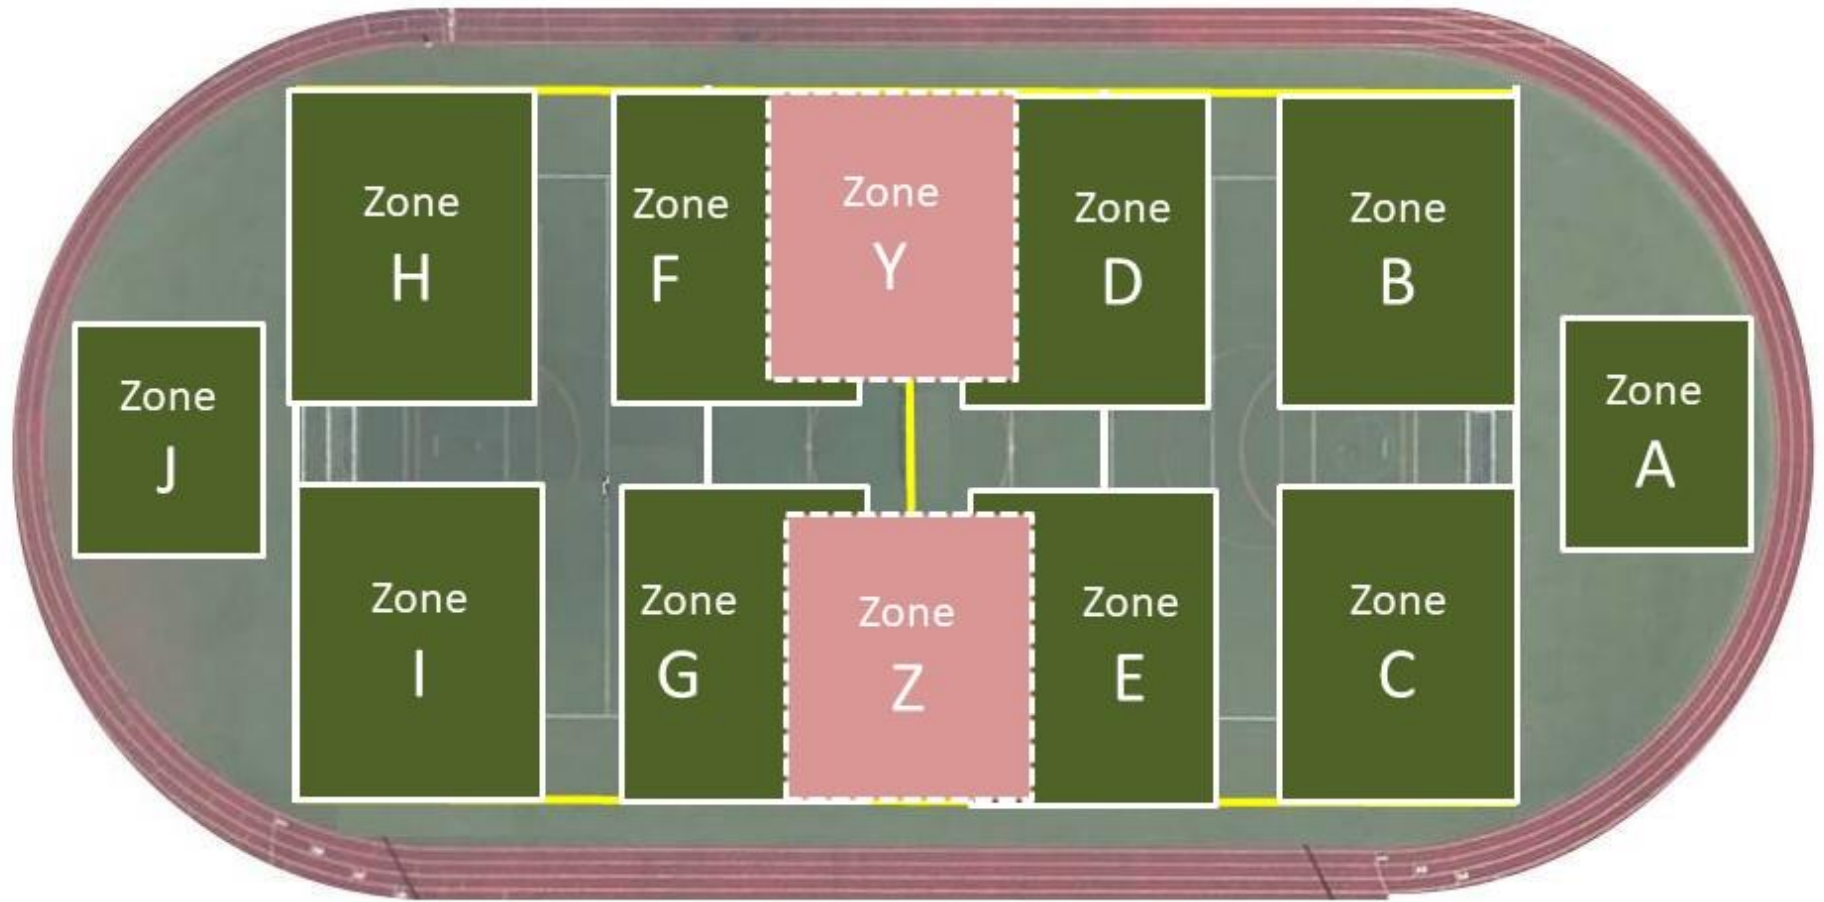

NOTE: Use map below to see location of assigned practice zones.

PMSC Practice Area Allocation

North Shore Turf Field (at Heritage Woods Sec.)

Heritage Woods
Secondary

PMSC Practice Area Allocation

Trasolini Turf Field

Denotes parent viewing area

Port Moody Rec Centre