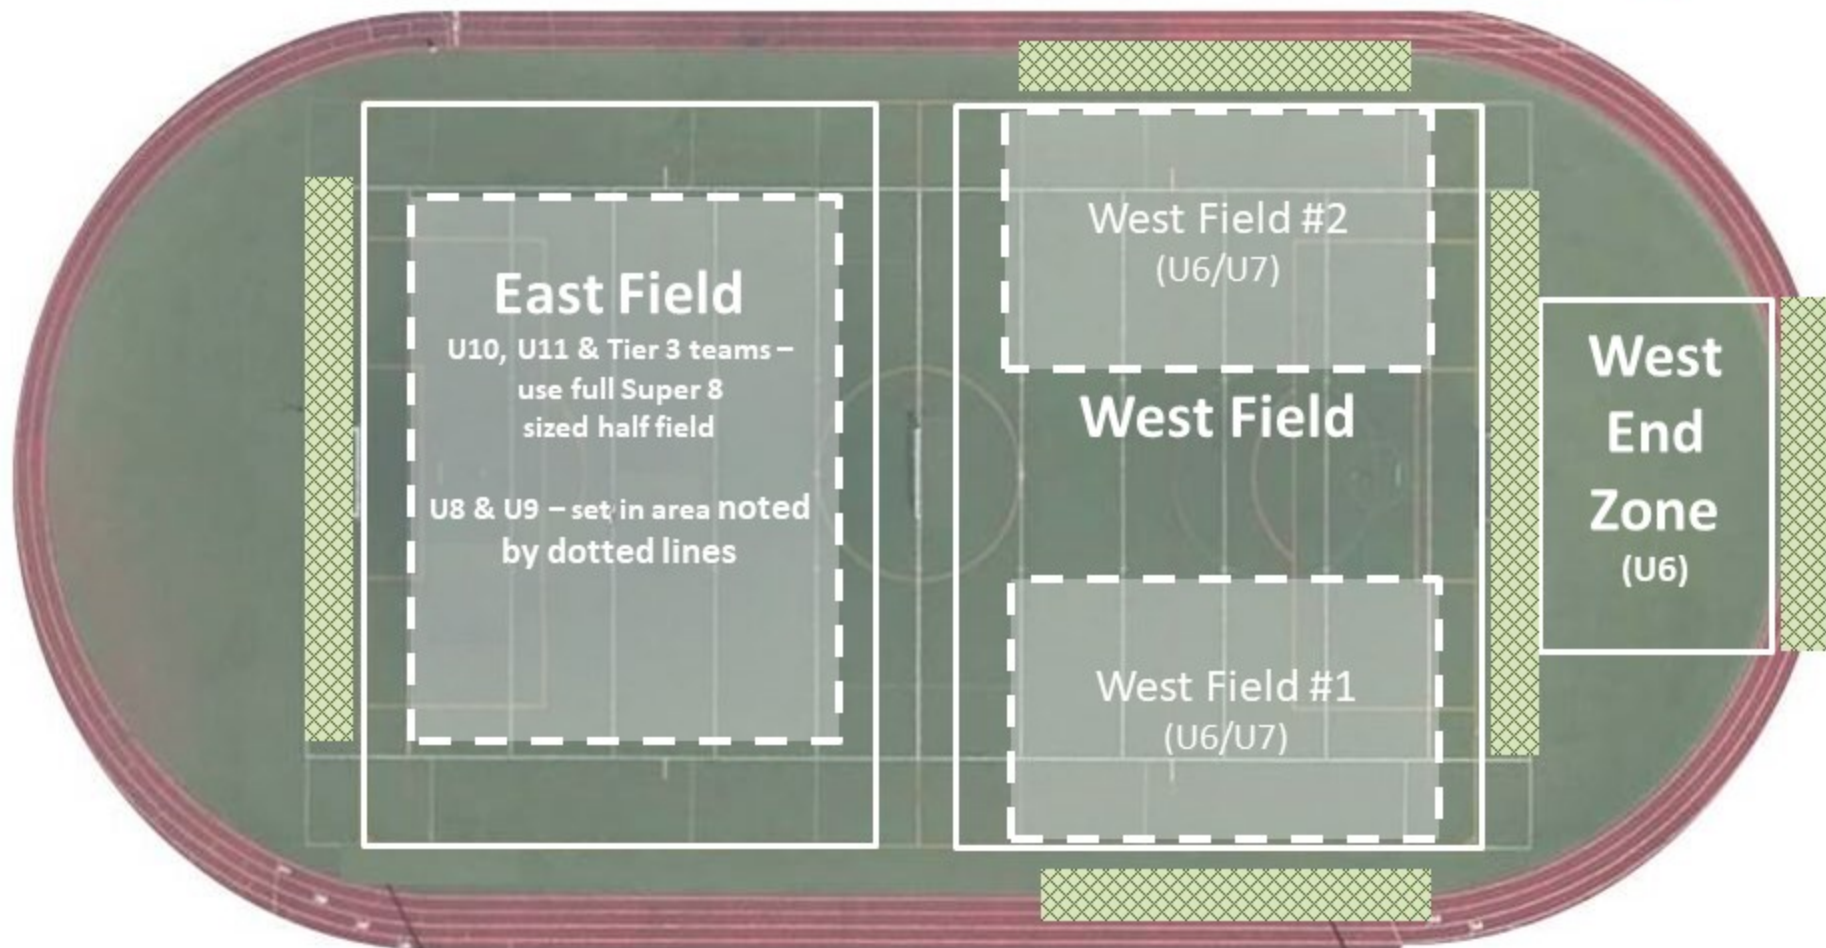

Game Field Map for North Shore Turf Field @ Heritage Woods Secondary

East Field

U10, U11 & Tier 3 teams –
use full Super 8
sized half field

U8 & U9 – set in area noted
by dotted lines

West Field #2
(U6/U7)

West Field

West Field #1
(U6/U7)

West
End
Zone
(U6)

 Denotes parent viewing area

 Equipment
Storage Area

Heritage Woods Secondary 