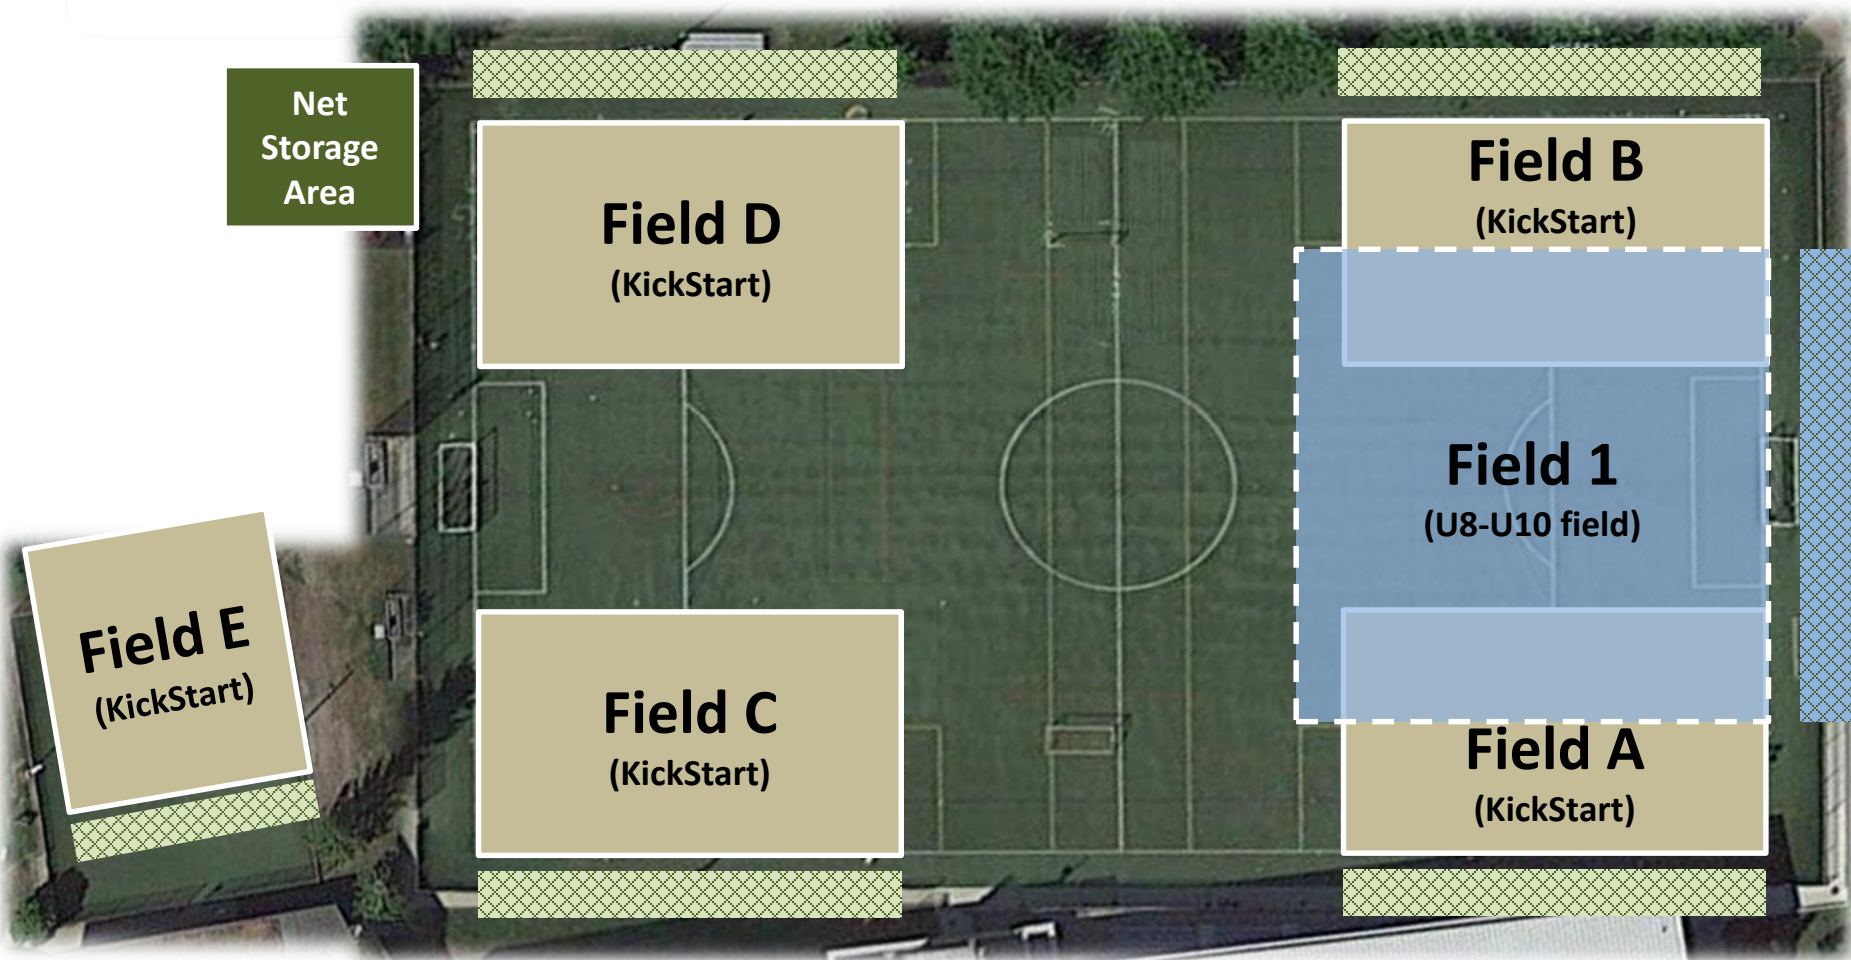

Game Field Map for Trasolini Field @ Port Moody Town Centre

 Denotes parent viewing area

Port Moody Rec Centre