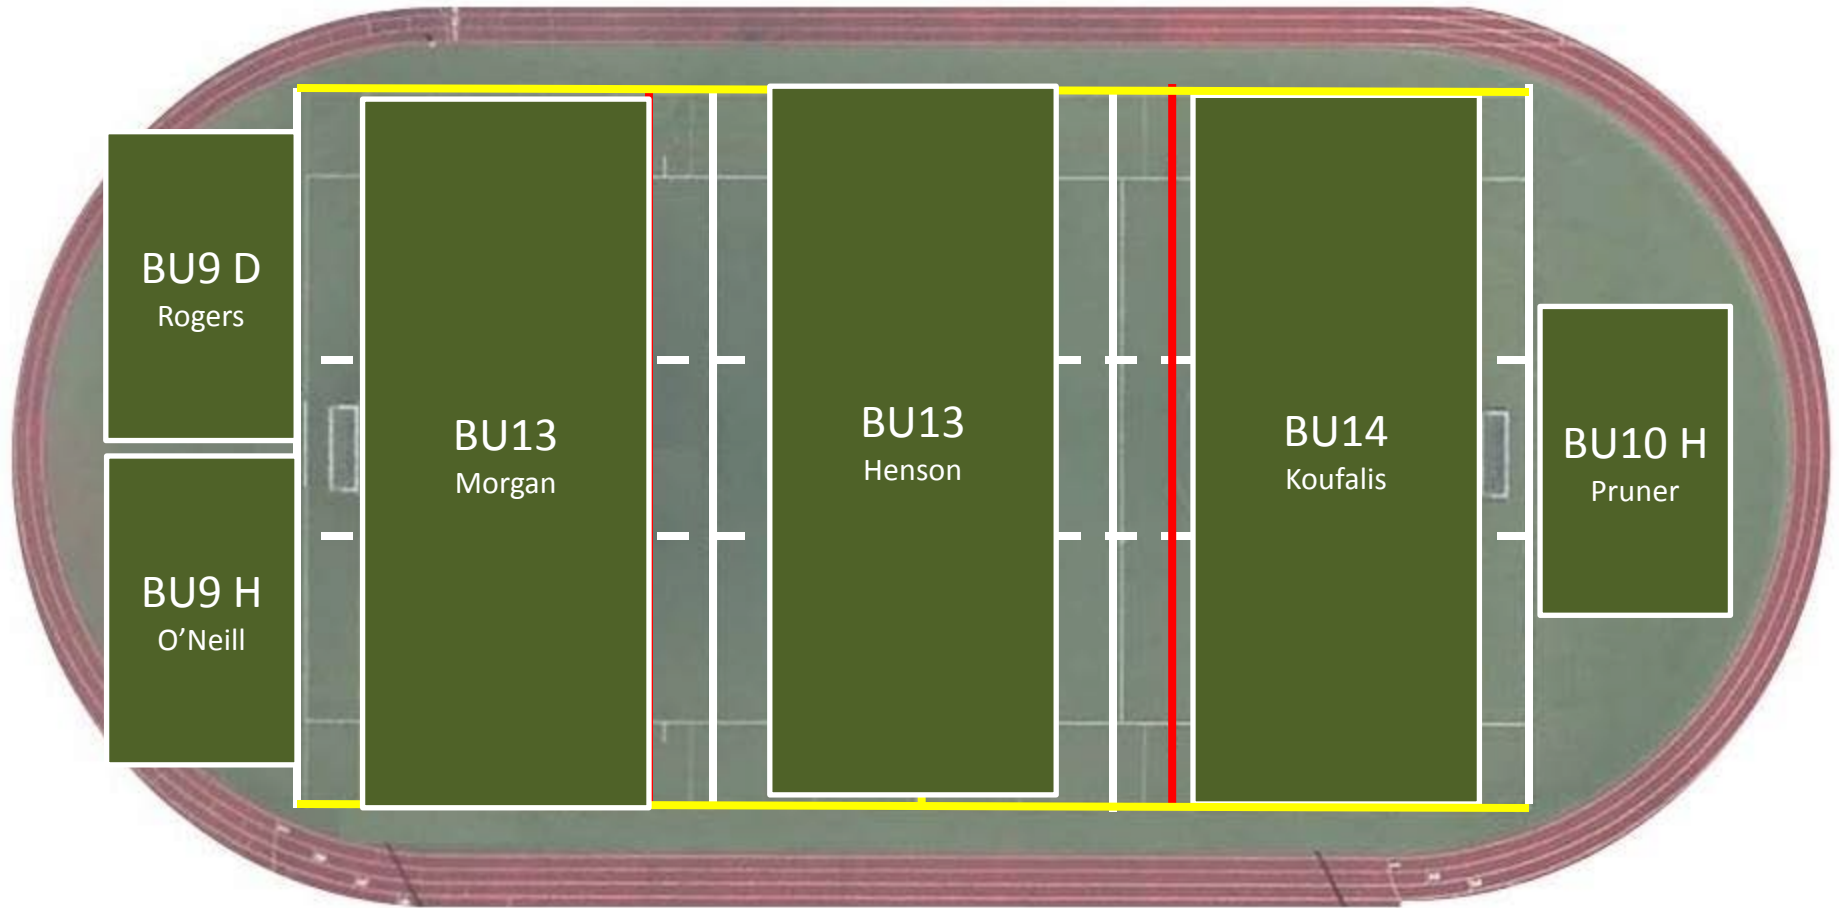

PMSC Practice Field Allocation

2016-2017 Soccer Season

Heritage Woods Turf Field – Wednesdays, 6-7pm

Heritage Woods
Secondary

PMSC Practice Field Allocation

2016-2017 Soccer Season

Heritage Woods Turf Field – Wednesdays, 7-8pm

Heritage Woods
Secondary

PMSC Practice Field Allocation

2016-2017 Soccer Season

Heritage Woods Turf Field – Thursdays, 6-7pm

Heritage Woods
Secondary

PMSC Practice Field Allocation

2016-2017 Soccer Season

Heritage Woods Turf Field – Thursdays, 7-8pm