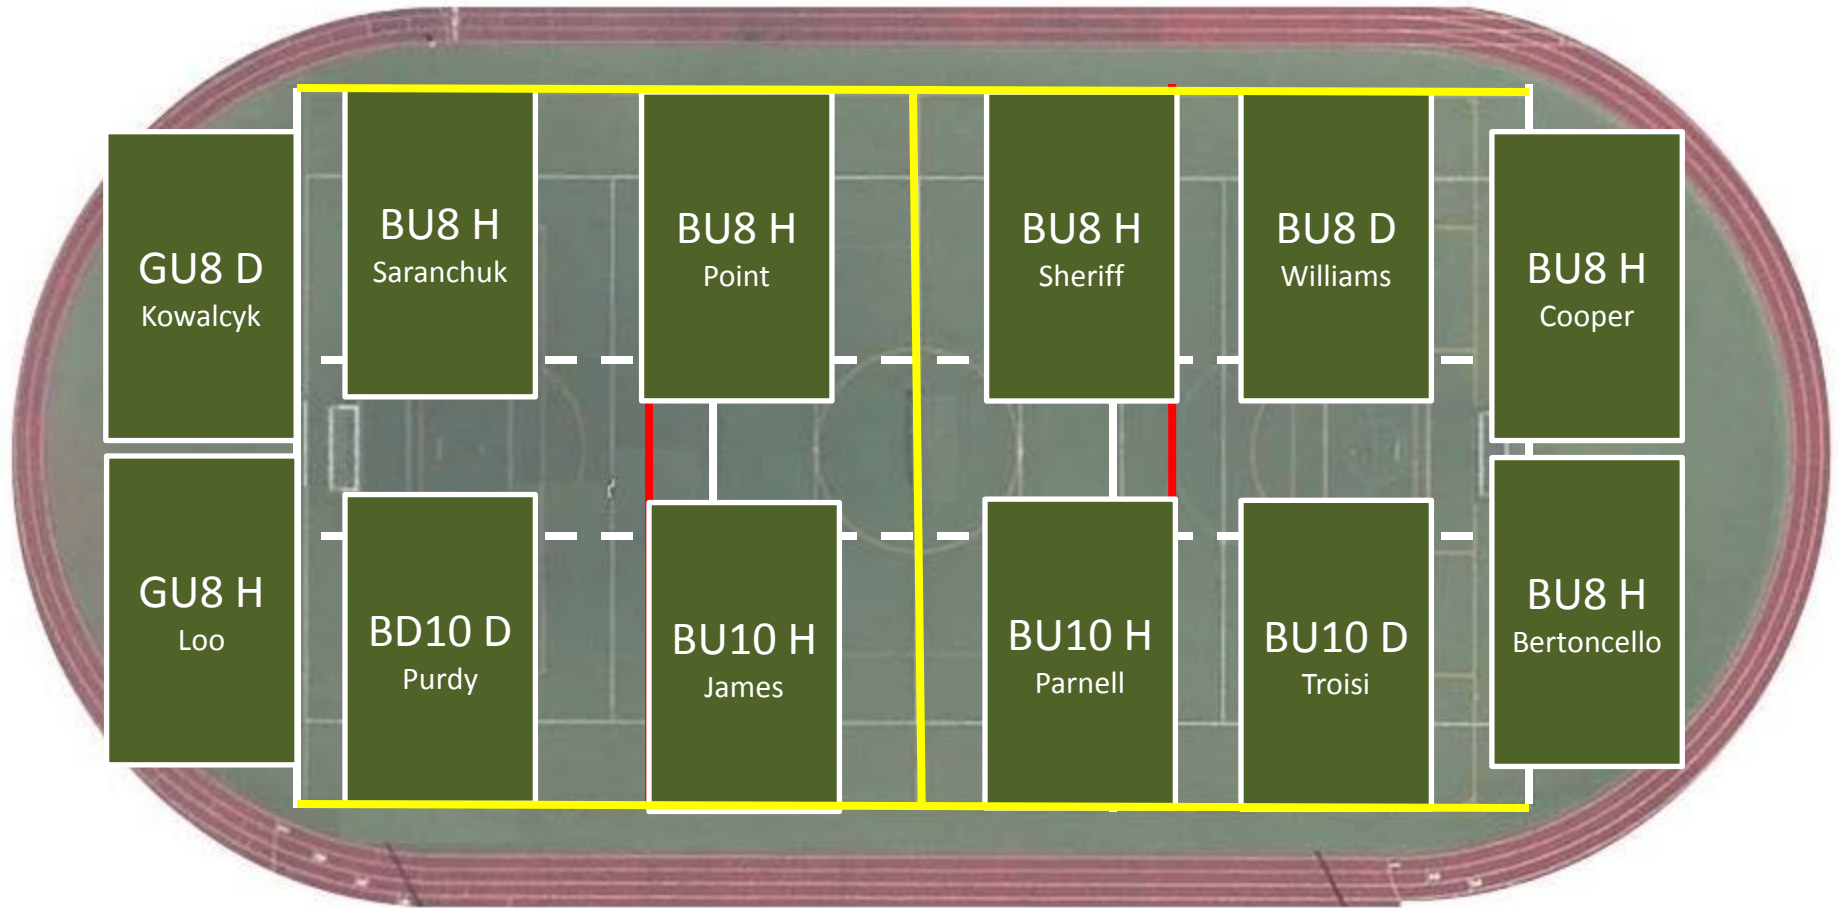

PMSC Practice Field Allocation

2016-2017 Soccer Season

Heritage Woods Turf Field – Wednesdays, 6-7pm

Heritage Woods
Secondary

PMSC Practice Field Allocation

2016-2017 Soccer Season

Heritage Woods Turf Field – Wednesdays, 7-8pm

Heritage Woods
Secondary

PMSC Practice Field Allocation

2016-2017 Soccer Season

Heritage Woods Turf Field – Thursdays, 6-7pm

Heritage Woods
Secondary

PMSC Practice Field Allocation

2016-2017 Soccer Season

Heritage Woods Turf Field – Thursdays, 7-8pm