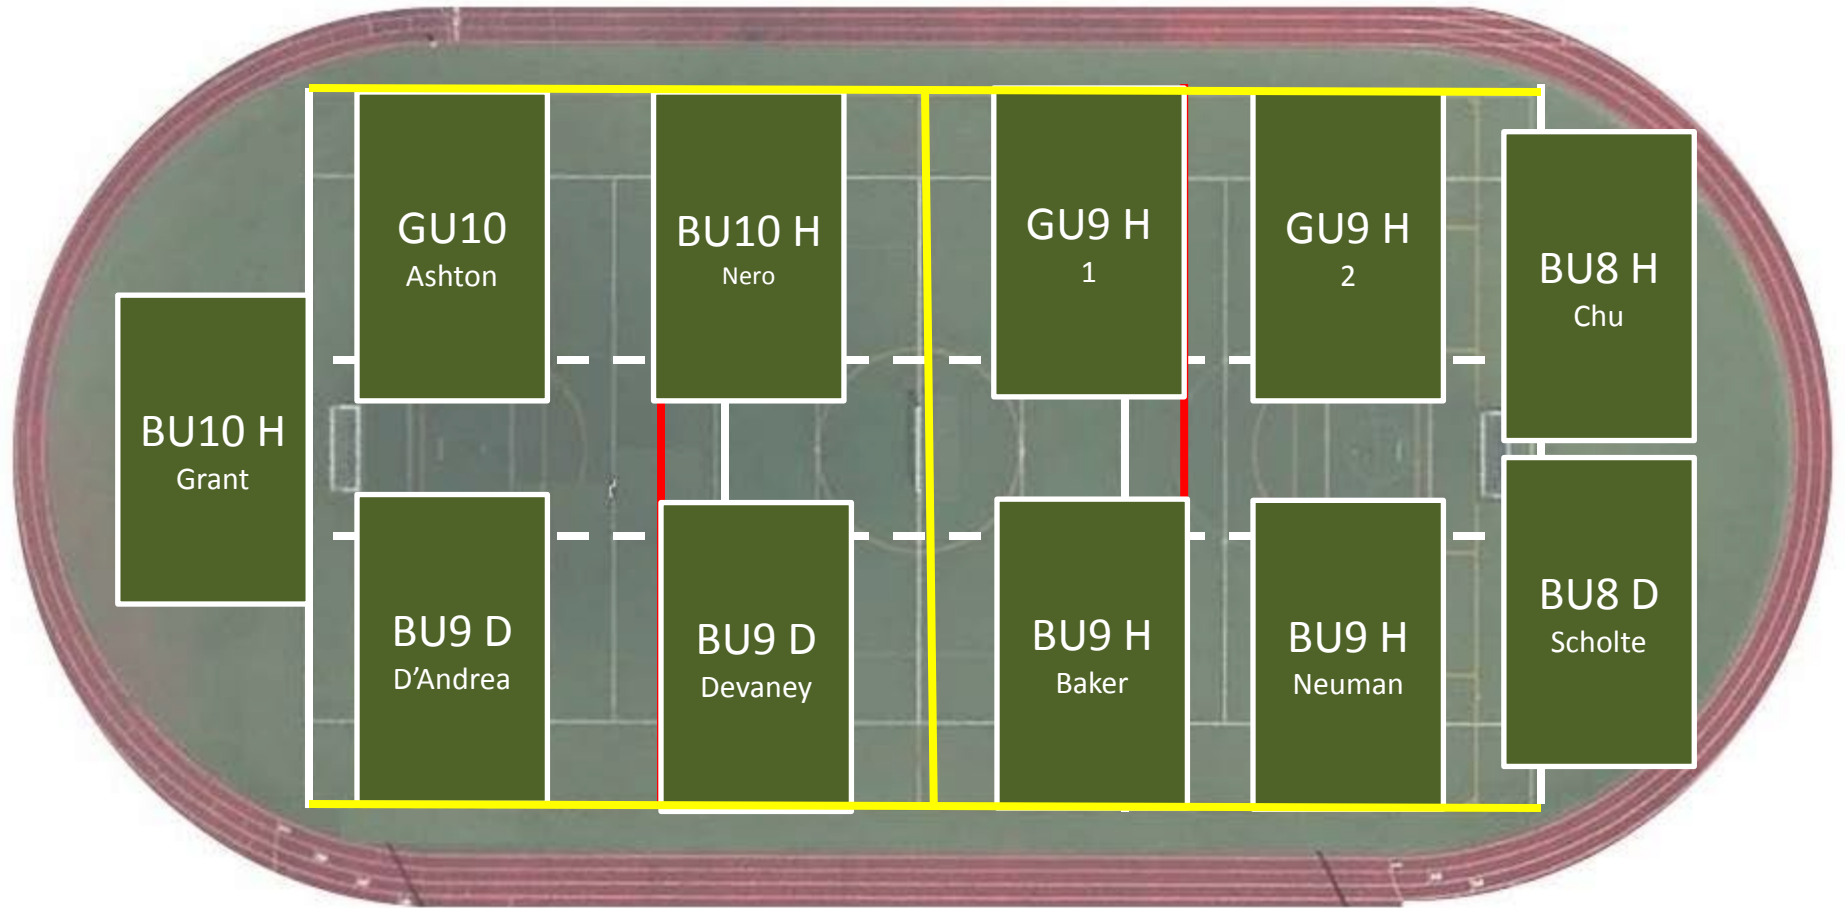

Heritage Woods
Secondary

PMSC Practice Field Allocation

2016-2017 Soccer Season

Heritage Woods Turf Field – Thursdays, 6-7pm

Heritage Woods
Secondary

PMSC Practice Field Allocation

2016-2017 Soccer Season

Heritage Woods Turf Field – Thursdays, 7-8pm